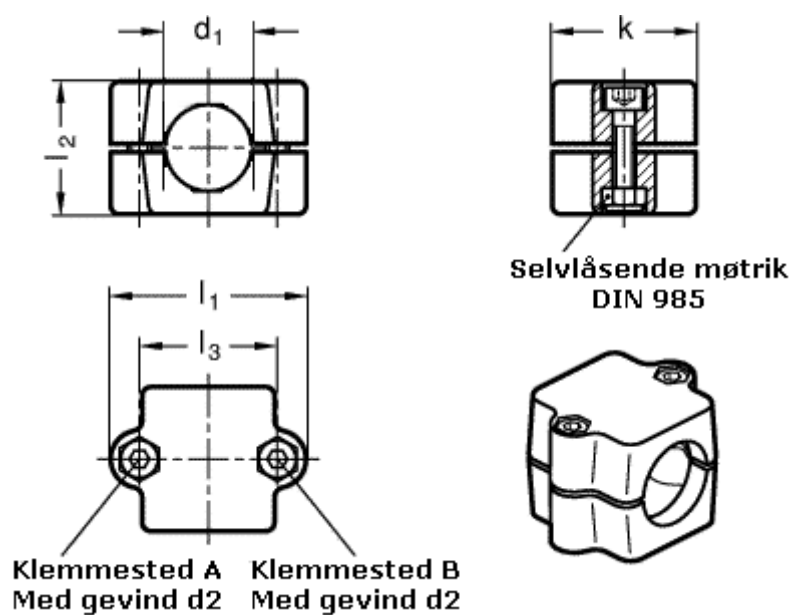

Article number: 20241B40352SW
Description: E+G Tube connector
GN 241-B40-35-SW

Measures

d1 = 40
d2 = M10
k = 76
l1 = 98
l2 = 70
l3 = 73